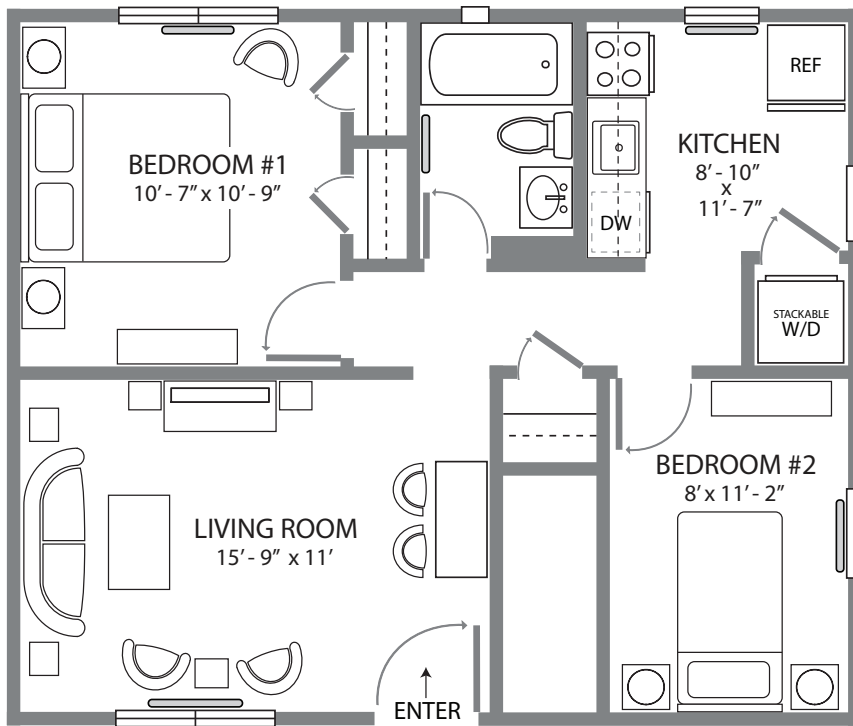

LEXINGTON

UNIT 25

- 608 Sq. Feet
- 2 Bedroom
- 1 Bath

NEWLY RENOVATED!

- Updated Floorplan
- Shaker Style Kitchen Cabinets
- Granite Countertops
- Stainless Steel Appliances
- Undermount Stainless Steel Sink
- Dishwasher
- Luxury Plank Flooring
- Porcelain Tile Bath
- Cultured Marble Vanity Top
- Laundry - Stackable W&D

Plans and furnishings are for marketing purposes only, and are not to scale. Please inspect construction, subdivision, utility, landscape and other plans available through leasing center for complete and specific information. Actual locations may vary and items shown or not shown on this place are subject to errors, omissions and field changes.